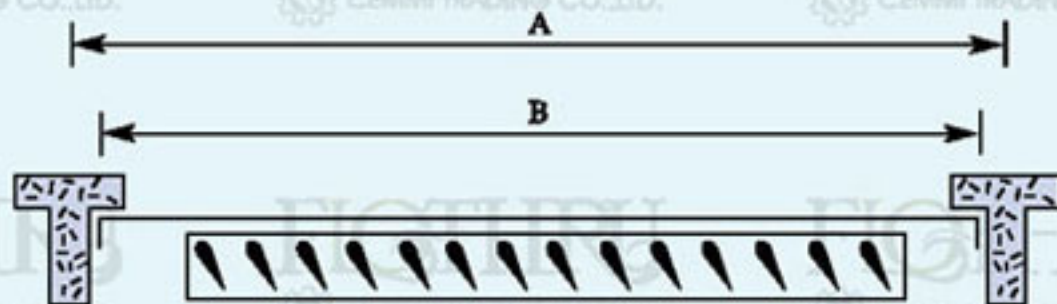

MODEL : RAG-1B

FOR USING AS RETURN AIR GRILLE
SIZE IS UPON REQUEST
EASY TO INSTALL AND REMOVE

ANODIZED EXTRUDED ALUMINIUM AIR DIFFUSER

RETURN AIR GRILLE FOR T-BAR

หน้าท้ออลูมิเนียมสำหรับเพดาน

A = LISTED SIZE (60 OR 120 CM.)

B = LISTED SIZE - 0.5 CM.

MODEL : RAG-T-BAR

FOR USING AS RETURN AIR GRILLE
AND SIZE IS UPON REQUEST